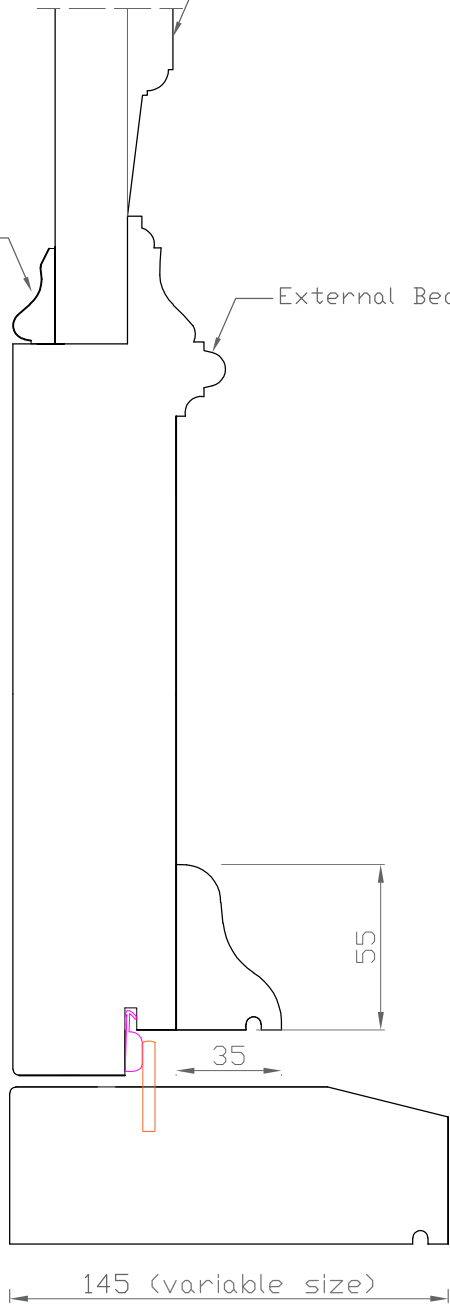

Flat Panel

Raised Panel

Internal Beading 1

Internal Beading 1

External Beading 1

External Beading 2

Standard ironmongery:

► Era Night Latch

► Era Mortice Deadlock

► Nico - Adjustable Door Hinge

Standard ironmongery finish

NOTE: All dimension in millimeters

Global Doors And Windows LTD

Unit 4, Riverside Business Park
16 Lyon Road, South Wimbledon
London, SW19 3RL
info@globaldoorsandwindows.com
telephone 02085403833
mobile 07800601561

DRAWING TITLE:
Front door - details

PROJECT:

DRAWING NO.
GDW_FD01

DRW:
ZW

DATE:
14.12.18

SCALE:
1:2₁

SIZE:
A3