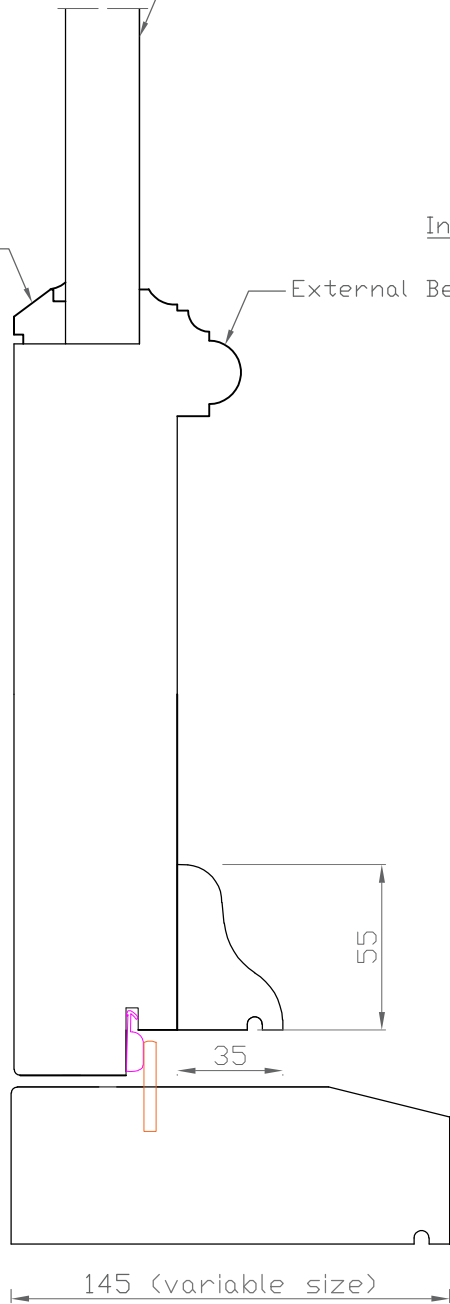

Flat Panel

Raised Panel

Internal Beading 1

Internal Beading 1

External Beading 1

External Beading 2

Standard ironmongery:

► Era Night Latch

► Era Mortice Deadlock

► Nico - Adjustable Door Hinge

Standard ironmongery finish

NOTE: All dimension in millimeters

Global Doors And Windows LTD

Unit 4, Riverside Business Park
16 Lyon Road, South Wimbledon
London, SW19 3RL
info@globaldoorsandwindows.com
telephone 02085403833
mobile 07800601561

DRAWING TITLE:
Front door - details

PROJECT:

DRAWING NO.
GDW_FD01

DRW:
ZW

DATE:
14.12.18

SCALE:
1:2₁

SIZE:
A3