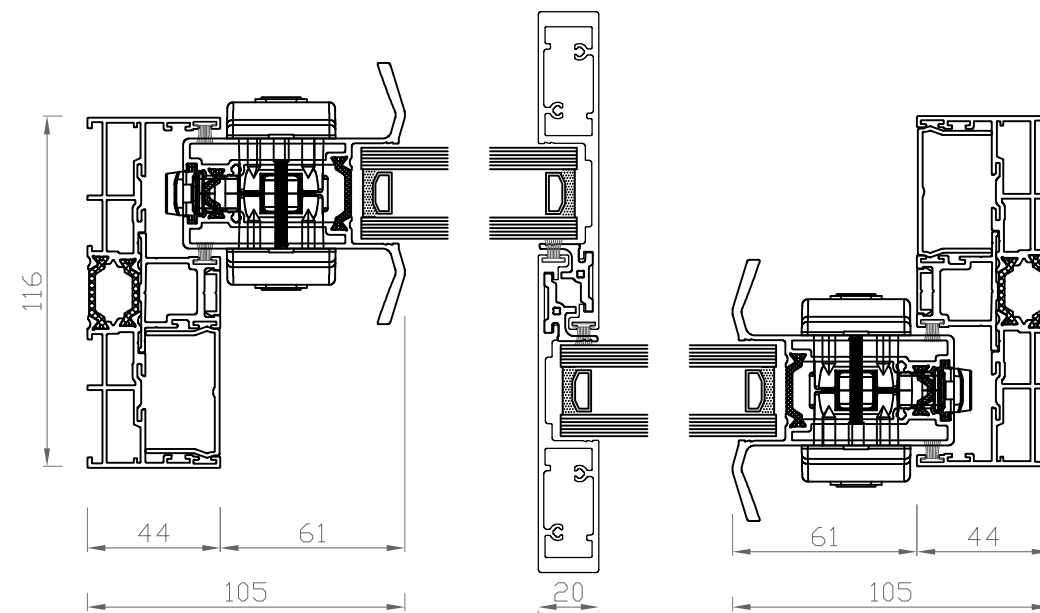

Triple track sliding door  
Vertical cross section

Double track sliding door  
Vertical cross section

Horizontal cross section

Horizontal cross section

**Technical Information:**

Slide Door Max Width (mm)	2500mm (per sash)
Slide Door Max Height (mm)	3000mm (per sash)
Slide Door Max Weight (kg)	320kg

PROJECT:

DRAWING NO. GDW\_CC01 DRW: ZW

DATE: 14.02.20 SCALE: 1:2½ SIZE: A3