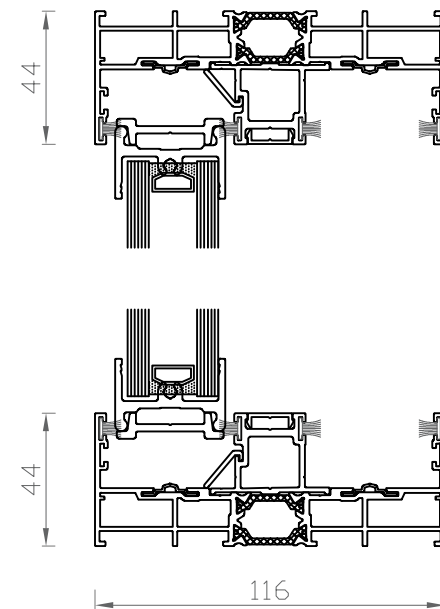

Triple track sliding door  
Vertical cross section

Double track sliding door  
Vertical cross section

Horizontal cross section

Horizontal cross section

**Technical Information:**

Slide Door Max Width (mm)	2500mm (per sash)
Slide Door Max Height (mm)	3000mm (per sash)
Slide Door Max Weight (kg)	320kg

PROJECT:

DRAWING NO. GDW\_CC01 DRW: ZW

DATE: 14.02.20 SCALE: 1:2½ SIZE: A3