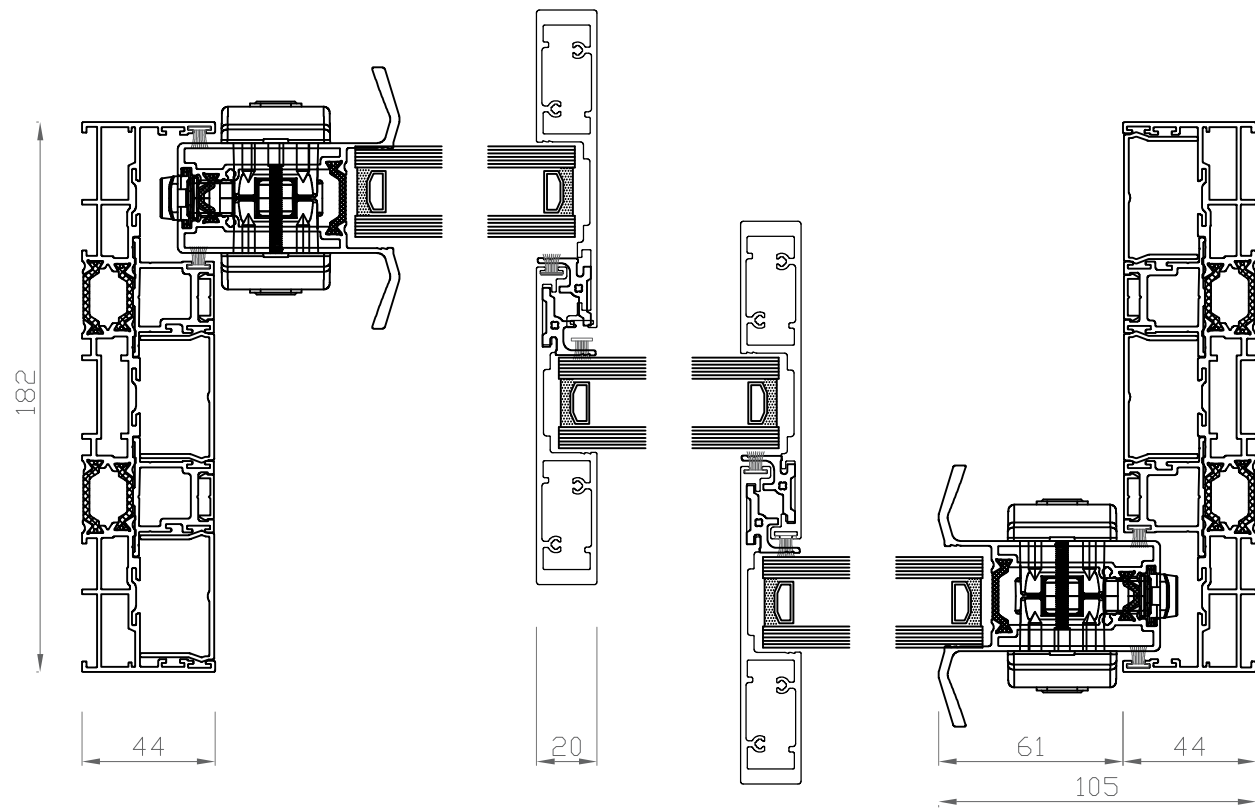

Triple track sliding door  
Vertical cross section

Double track sliding door  
Vertical cross section

Horizontal cross section

Horizontal cross section

**Technical Information:**

Slide Door Max Width (mm)	2500mm (per sash)
Slide Door Max Height (mm)	3000mm (per sash)
Slide Door Max Weight (kg)	320kg

PROJECT:

DRAWING NO. GDW\_CC01 DRW: ZW

DATE: 14.02.20 SCALE: 1:2½ SIZE: A3