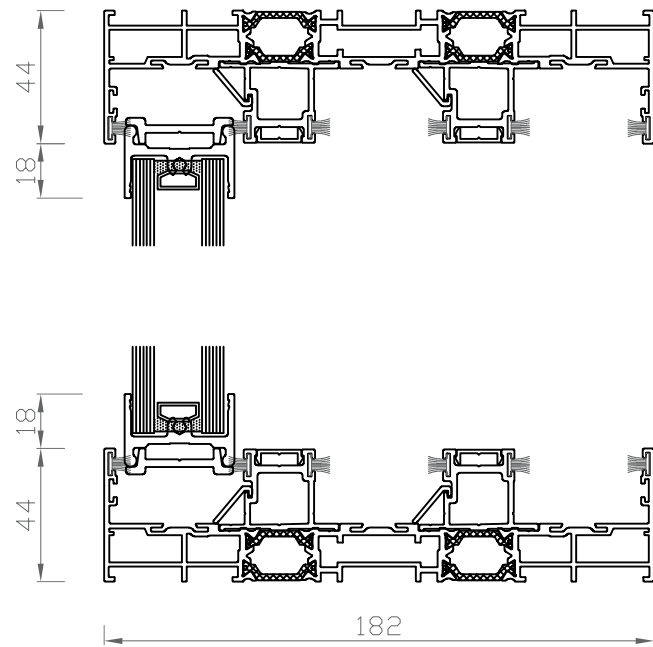

Triple track sliding door  
Vertical cross section

Double track sliding door  
Vertical cross section

Horizontal cross section

Horizontal cross section

**Technical Information:**

Slide Door Max Width (mm)	2500mm (per sash)
Slide Door Max Height (mm)	3000mm (per sash)
Slide Door Max Weight (kg)	320kg

PROJECT:

DRAWING NO. GDW\_CC01 DRW: ZW

DATE: 14.02.20 SCALE: 1:2½ SIZE: A3