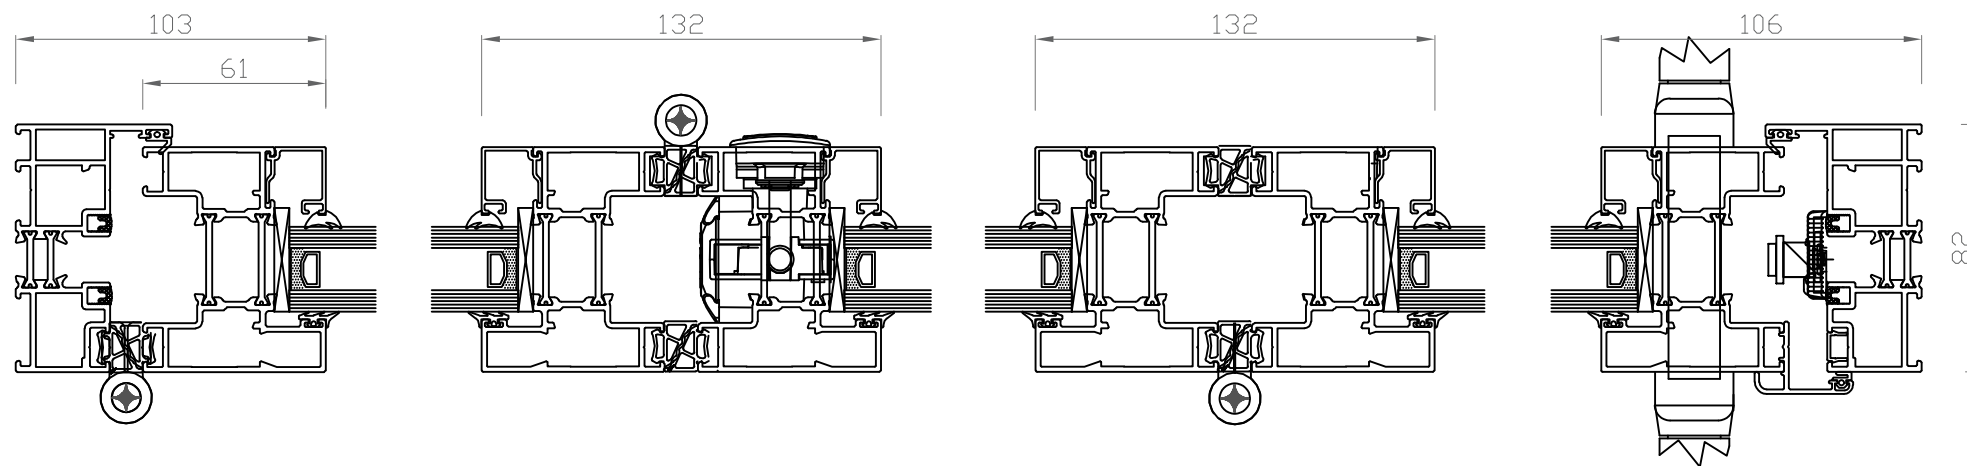

Horizontal cross section

NOTE: All dimension in millimeters

Global Doors And Windows LTD

Unit 4, Riverside Business Park
16 Lyon Road, South Wimbledon
London, SW19 3RL
info@globaldoorsandwindows.com
telephone 02085403833
mobile 07800601561

DRAWING TITLE:
Bifolding door – Visofold 1000

PROJECT:

DRAWING NO. DW_VF01 DRW: ZW

DATE: 14.01.20 SCALE: 1:2₁ SIZE: A3