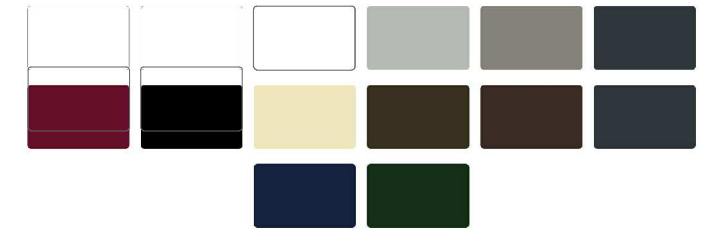

Inspiring colours and finishes for contemporary architecture and restoration projects. From our standard range to the full RAL spectrum of powder coating colours.

Horizontal cross section

NOTE: All dimension in millimeters