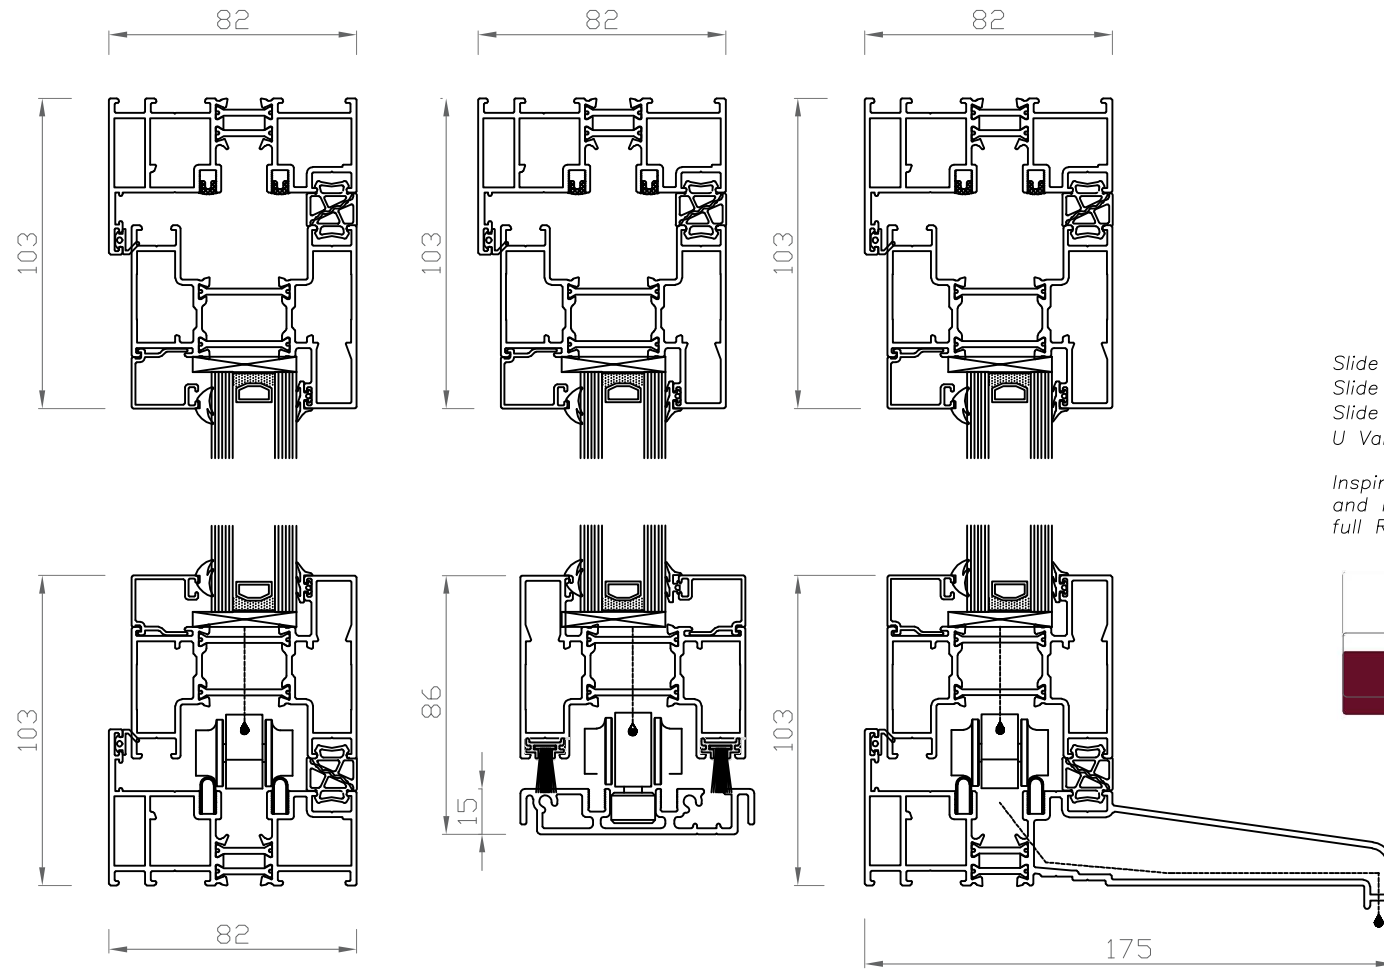

Elevation

Vertical cross section  
Threshold options

Technical Information:  
 Slide Folding Door Max Width (mm) 1200mm (per sash)  
 Slide Folding Door Max Height (mm) 2500mm (per sash)  
 Slide Folding Door Max Weight (kg) 100kg  
 U Value 1.5W/m<sup>2</sup>K using 1.0 W/m<sup>2</sup>K centre pane

PROJECT:

DRAWING NO. DW\_VF01 DRW: ZW

DATE: 14.01.20 SCALE: 1:2<sub>1</sub> SIZE: A3