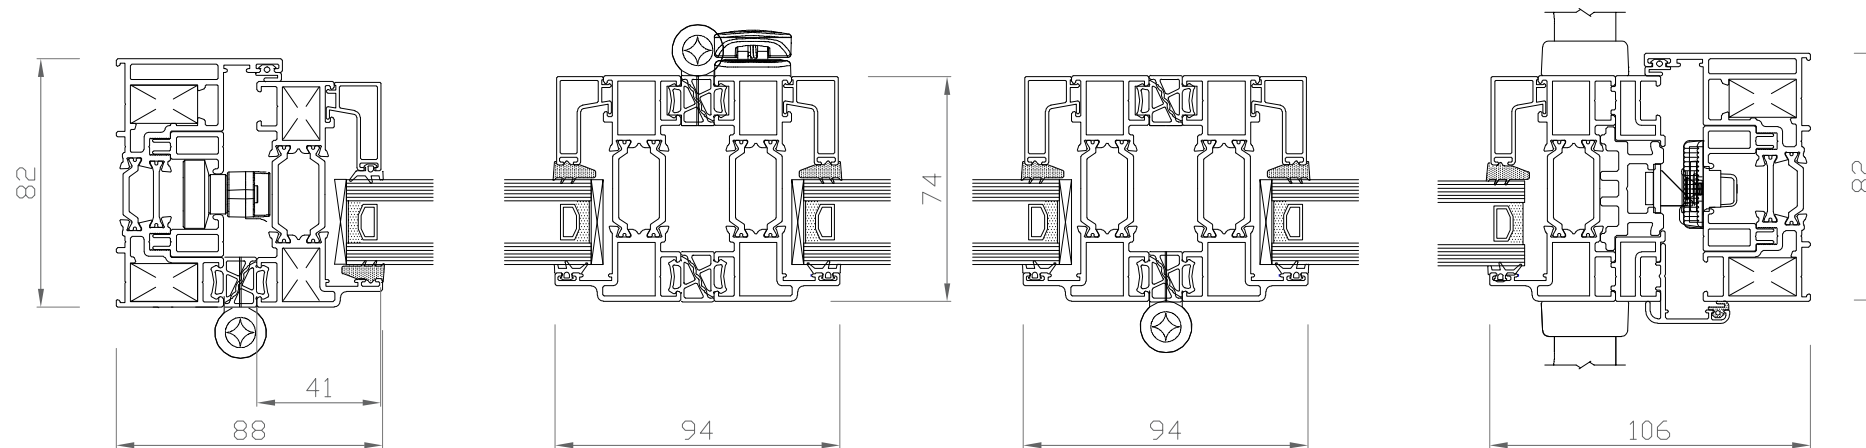

Horizontal cross section

<https://www.smartsystems.co.uk/download/file/2119?defaultFile=%2FDefaultImages%2FdefaultImage.png&thumb=true&seek&culture=en-GB&useLarge=true>

NOTE: All dimension in millimeters

Global Doors And Windows LTD

Unit 4, Riverside Business Park
16 Lyon Road, South Wimbledon
London, SW19 3RL
info@globaldoorsandwindows.com
telephone 02085403833
mobile 07800601561

DRAWING TITLE:
Bifolding door - Visorfold 8000

PROJECT:

DRAWING NO. GDW_VF06 DRW: ZW

DATE: 14.01.20 SCALE: 1:2₁ SIZE: A3