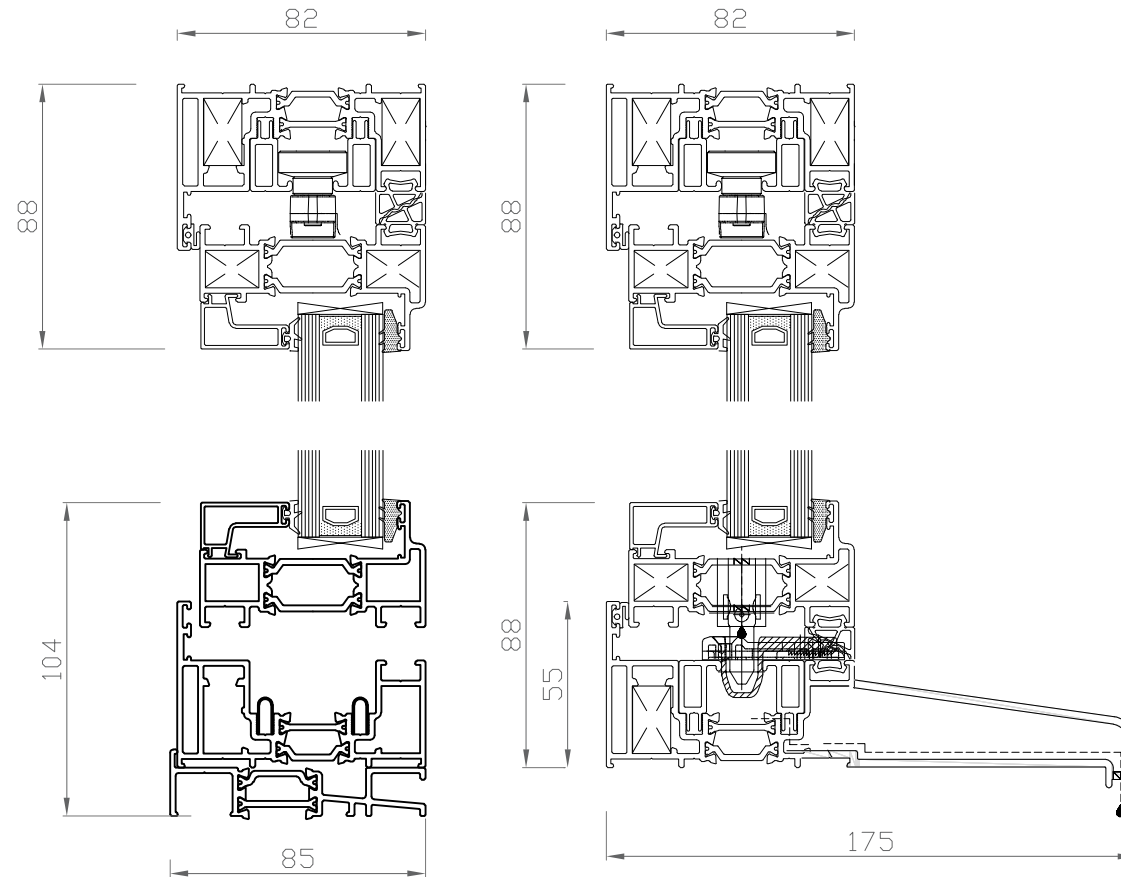

Elevation

Vertical cross section
Threshold options

Technical Information:
 Slide Folding Door Max Width (mm) 1000mm (per sash)
 Slide Folding Door Max Height (mm) 2200mm (per sash)
 Slide Folding Door Max Weight (kg) 100kg
 U Value 1.5W/m²K using 1.0 W/m²K centre pane

DRAWING TITLE:
 Bifolding door - Visorfold 8000

PROJECT:

DRAWING NO. GDW_VF06 DRW: ZW

DATE: 14.01.20 SCALE: 1:2₁ SIZE: A3