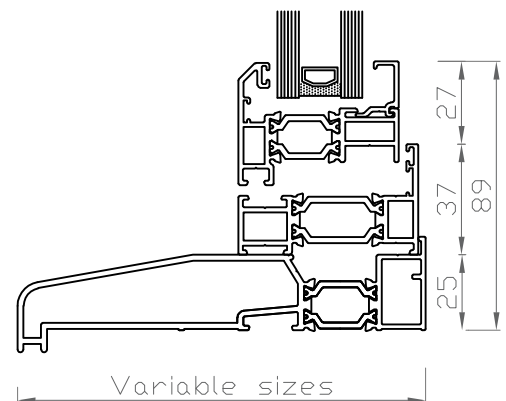

Alitherm Heritage 47
Vertical Cross Section
Head Frame Detail

Transom Frame Detail

Bottom Frame Detail

Alitherm 500
Vertical Cross Section
Head Frame Detail

Transom Frame Detail

Bottom Frame Detail

Alitherm 800
Vertical Cross Section
Head Frame Detail

DRAWING TITLE:
Casement window systems

PROJECT:

DRAWING NO.
GDW_CW03

DRW:
ZW

DATE:
14.01.20

SCALE:
1:2½

SIZE:
A3

Technical Information (Alitherm Heritage 47):
Top Hungs Max Width (mm) 1400mm (per sash)
Top Hungs Max Height (mm) 1300mm (per sash)
Side Hungs Max Width (mm) 700mm (per sash)
Side Hungs Max Height (mm) 1400mm (per sash)

Technical Information (Alitherm 500):
Top Hungs Max Width (mm) 1400mm (per sash)
Top Hungs Max Height (mm) 1400mm (per sash)
Side Hungs Max Width (mm) 700mm (per sash)
Side Hungs Max Height (mm) 1400mm (per sash)

Technical Information (EcoFutural Casement):
Top Hungs Max Width (mm) 1440mm (per sash)
Top Hungs Max Height (mm) 2500mm (per sash)
Side Hungs Max Width (mm) 840mm (per sash)
Side Hungs Max Height (mm) 1440mm (per sash)