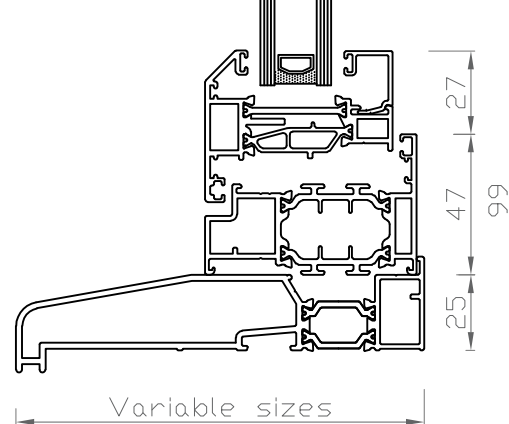

Bottom Frame Detail