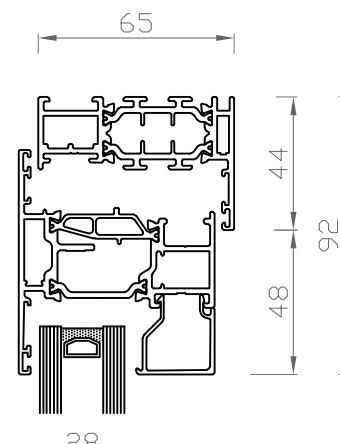

EcoFutural Casement
Vertical Cross Section
Head Frame Detail