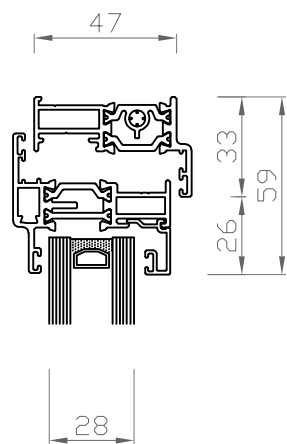

Alitherm Heritage 47
Vertical Cross Section
Head Frame Detail

Transom Frame Detail