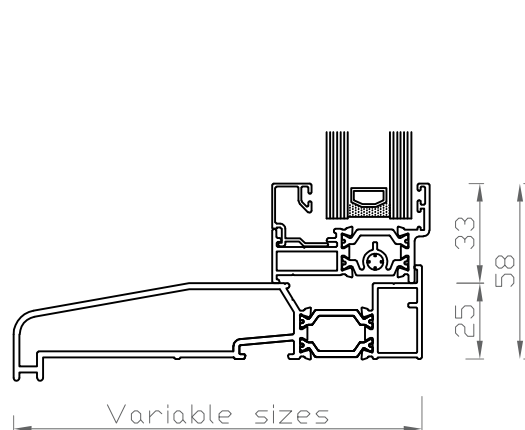

Bottom Frame Detail