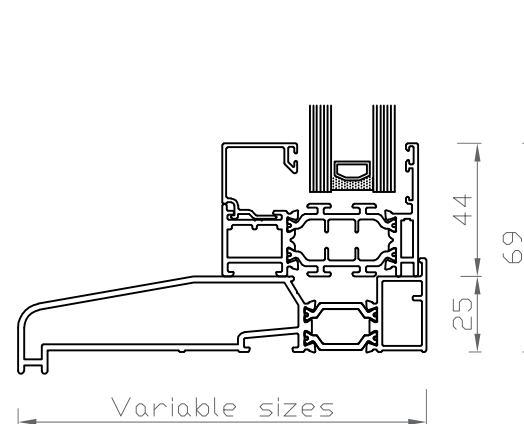

Bottom Frame Detail