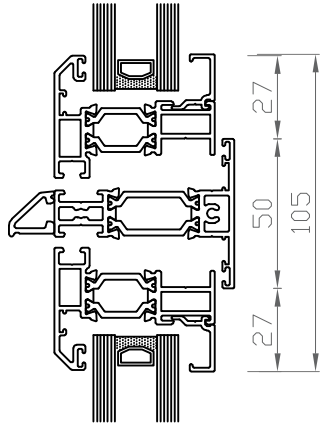

Alitherm Heritage 47
Vertical Cross Section
Head Frame Detail

Transom Frame Detail

Bottom Frame Detail

Alitherm 500
Vertical Cross Section
Head Frame Detail

Transom Frame Detail

Bottom Frame Detail

Alitherm 800
Vertical Cross Section
Head Frame Detail

DRAWING TITLE:
Casement window systems

PROJECT:

DRAWING NO.
GDW_CW03

DRW:
ZW

DATE:
14.01.20

SCALE:
1:2½

SIZE:
A3

Technical Information (Alitherm Heritage 47):
Top Hungs Max Width (mm) 1400mm (per sash)
Top Hungs Max Height (mm) 1300mm (per sash)
Side Hungs Max Width (mm) 700mm (per sash)
Side Hungs Max Height (mm) 1400mm (per sash)

Technical Information (Alitherm 500):
Top Hungs Max Width (mm) 1400mm (per sash)
Top Hungs Max Height (mm) 1400mm (per sash)
Side Hungs Max Width (mm) 700mm (per sash)
Side Hungs Max Height (mm) 1400mm (per sash)

Technical Information (EcoFutural Casement):
Top Hungs Max Width (mm) 1440mm (per sash)
Top Hungs Max Height (mm) 2500mm (per sash)
Side Hungs Max Width (mm) 840mm (per sash)
Side Hungs Max Height (mm) 1440mm (per sash)