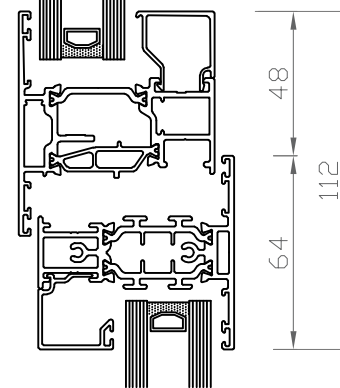

Transom Frame Detail