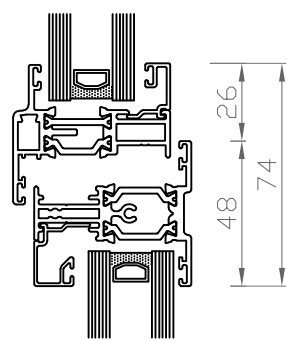

Alitherm Heritage 47
Vertical Cross Section
Head Frame Detail

Transom Frame Detail

Bottom Frame Detail

Alitherm 500
Vertical Cross Section
Head Frame Detail

Transom Frame Detail

Bottom Frame Detail

Alitherm 800
Vertical Cross Section
Head Frame Detail

DRAWING TITLE:
Casement window systems

PROJECT:

DRAWING NO.
GDW_CW03

DRW:
ZW

DATE:
14.01.20

SCALE:
1:2½

SIZE:
A3

Technical Information (Alitherm Heritage 47):
Top Hungs Max Width (mm) 1400mm (per sash)
Top Hungs Max Height (mm) 1300mm (per sash)
Side Hungs Max Width (mm) 700mm (per sash)
Side Hungs Max Height (mm) 1400mm (per sash)

Technical Information (Alitherm 800):
Top Hungs Max Width (mm) 1400mm (per sash)
Top Hungs Max Height (mm) 1300mm (per sash)
Side Hungs Max Width (mm) 700mm (per sash)
Side Hungs Max Height (mm) 1400mm (per sash)

Technical Information (EcoFutural Casement):
Top Hungs Max Width (mm) 1440mm (per sash)
Top Hungs Max Height (mm) 2500mm (per sash)
Side Hungs Max Width (mm) 840mm (per sash)
Side Hungs Max Height (mm) 1440mm (per sash)