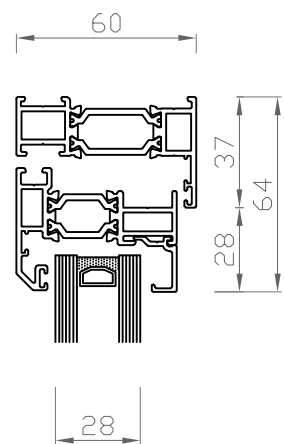

Alitherm Heritage 47
Vertical Cross Section
Head Frame Detail

Transom Frame Detail

Bottom Frame Detail

Alitherm 500
Vertical Cross Section
Head Frame Detail

Transom Frame Detail

Bottom Frame Detail

Alitherm 800
Vertical Cross Section
Head Frame Detail

DRAWING TITLE:
Casement window systems

PROJECT:

DRAWING NO.
GDW_CW03

DRW:
ZW

DATE:
14.01.20

SCALE:
1:2½

SIZE:
A3

Technical Information (Alitherm Heritage 47):
Top Hungs Max Width (mm) 1400mm (per sash)
Top Hungs Max Height (mm) 1300mm (per sash)
Side Hungs Max Width (mm) 700mm (per sash)
Side Hungs Max Height (mm) 1400mm (per sash)

Technical Information (Alitherm 500):
Top Hungs Max Width (mm) 1400mm (per sash)
Top Hungs Max Height (mm) 1400mm (per sash)
Side Hungs Max Width (mm) 700mm (per sash)
Side Hungs Max Height (mm) 1400mm (per sash)

Technical Information (EcoFutural Casement):
Top Hungs Max Width (mm) 1440mm (per sash)
Top Hungs Max Height (mm) 2500mm (per sash)
Side Hungs Max Width (mm) 840mm (per sash)
Side Hungs Max Height (mm) 1440mm (per sash)