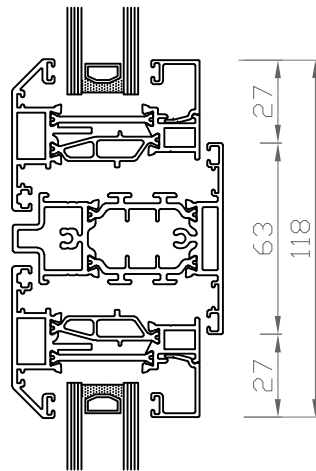

Transom Frame Detail