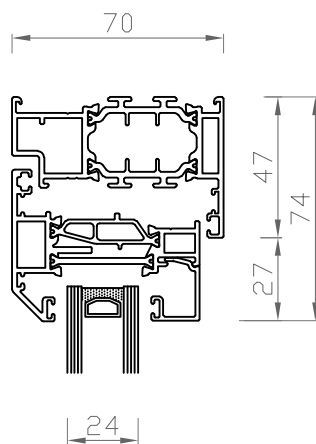

Alitherm Heritage 47
Vertical Cross Section
Head Frame Detail

Transom Frame Detail

Bottom Frame Detail

Alitherm 500
Vertical Cross Section
Head Frame Detail

Transom Frame Detail

Bottom Frame Detail

Alitherm 800
Vertical Cross Section
Head Frame Detail

DRAWING TITLE:
Casement window systems

PROJECT:

DRAWING NO.
GDW_CW03

DRW:
ZW

DATE:
14.01.20

SCALE:
1:2½

SIZE:
A3

Technical Information (Alitherm Heritage 47):
Top Hungs Max Width (mm) 1400mm (per sash)
Top Hungs Max Height (mm) 1300mm (per sash)
Side Hungs Max Width (mm) 700mm (per sash)
Side Hungs Max Height (mm) 1400mm (per sash)

Technical Information (Alitherm 500):
Top Hungs Max Width (mm) 1400mm (per sash)
Top Hungs Max Height (mm) 1400mm (per sash)
Side Hungs Max Width (mm) 700mm (per sash)
Side Hungs Max Height (mm) 1400mm (per sash)

Technical Information (Alitherm 800):
Top Hungs Max Width (mm) 1400mm (per sash)
Top Hungs Max Height (mm) 1300mm (per sash)
Side Hungs Max Width (mm) 700mm (per sash)
Side Hungs Max Height (mm) 1400mm (per sash)