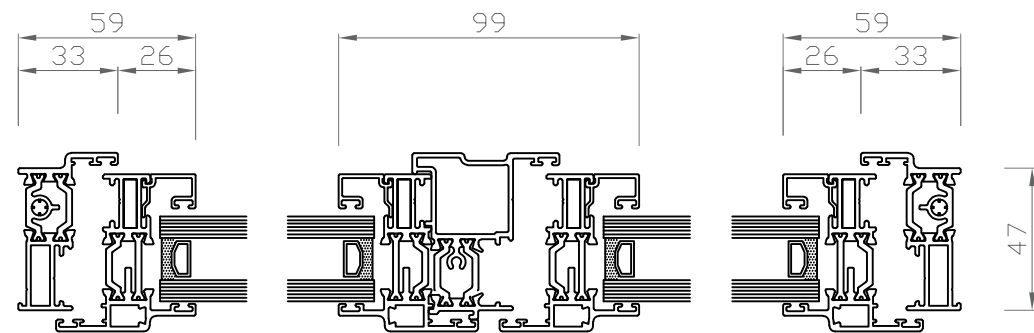

Vertical cross section

Horizontal cross section

Technical Information:
 Side Door Max Width (mm) 900mm (per sash)
 Side Max Height (mm) 2100mm (per sash)

Inspiring colours and finishes for contemporary architecture and restoration projects. From our standard range to the full RAL spectrum of powder coating colours.

NOTE: All dimension in millimeters

Global Doors And Windows LTD

Unit 4, Riverside Business Park
 16 Lyon Road, South Wimbledon
 London, SW19 3RL
 info@globaldoorsandwindows.com
 telephone 02085403833
 mobile 07800601561

DRAWING TITLE:
Alitherm Heritage

PROJECT:

DRAWING NO. GDW_AH01 DRW: ZW

DATE: 14.01.20 SCALE: 1:2½ SIZE: A3