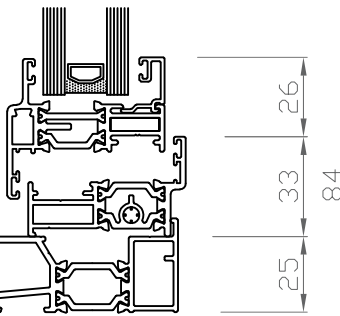

Vertical cross section

Horizontal cross section

Technical Information:
 Side Door Max Width (mm) 900mm (per sash)
 Side Max Height (mm) 2100mm (per sash)

Inspiring colours and finishes for contemporary architecture and restoration projects. From our standard range to the full RAL spectrum of powder coating colours.

NOTE: All dimension in millimeters

Global Doors And Windows LTD

Unit 4, Riverside Business Park
 16 Lyon Road, South Wimbledon
 London, SW19 3RL
 info@globaldoorsandwindows.com
 telephone 02085403833
 mobile 07800601561

DRAWING TITLE:
Alitherm Heritage

PROJECT:

DRAWING NO. GDW_AH01 DRW: ZW

DATE: 14.01.20 SCALE: 1:2½ SIZE: A3