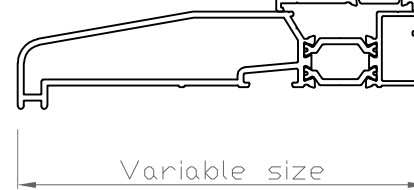

Vertical cross section

Horizontal cross section

Technical Information:
 Side Door Max Width (mm) 900mm (per sash)
 Side Max Height (mm) 2100mm (per sash)

Inspiring colours and finishes for contemporary architecture and restoration projects. From our standard range to the full RAL spectrum of powder coating colours.

NOTE: All dimension in millimeters

Global Doors And Windows LTD

Unit 4, Riverside Business Park
 16 Lyon Road, South Wimbledon
 London, SW19 3RL
 info@globaldoorsandwindows.com
 telephone 02085403833
 mobile 07800601561

DRAWING TITLE:
Alitherm Heritage

PROJECT:

DRAWING NO. GDW_AH01 DRW: ZW

DATE: 14.01.20 SCALE: 1:2½ SIZE: A3