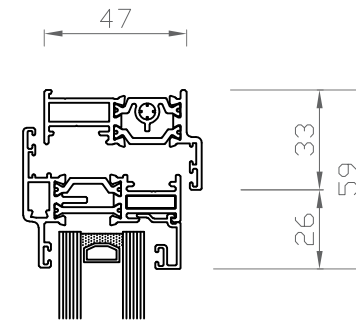

Vertical cross section

Horizontal cross section

Technical Information:
 Side Door Max Width (mm) 900mm (per sash)
 Side Max Height (mm) 2100mm (per sash)

Inspiring colours and finishes for contemporary architecture and restoration projects. From our standard range to the full RAL spectrum of powder coating colours.

NOTE: All dimension in millimeters

Global Doors And Windows LTD

Unit 4, Riverside Business Park
 16 Lyon Road, South Wimbledon
 London, SW19 3RL
 info@globaldoorsandwindows.com
 telephone 02085403833
 mobile 07800601561

DRAWING TITLE:
Alitherm Heritage

PROJECT:

DRAWING NO. GDW_AH01 DRW: ZW

DATE: 14.01.20 SCALE: 1:2½ SIZE: A3