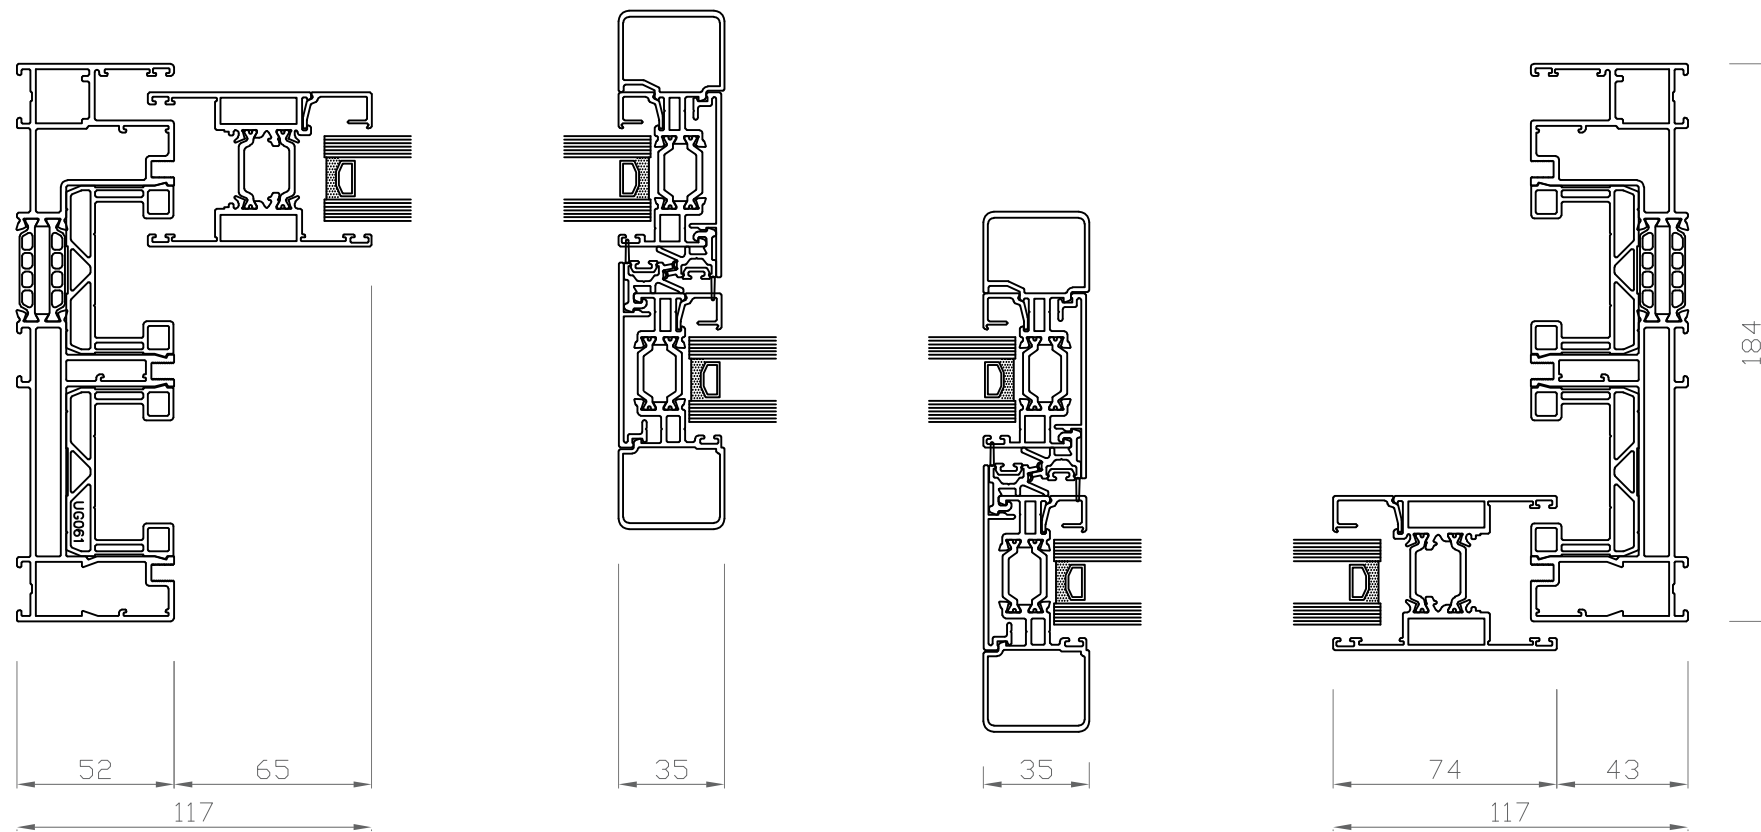

Vertical cross section

Technical Information:

Slide Door Max Width (mm)	2500mm (per sash)
Slide Door Max Height (mm)	2500mm (per sash)
Slide Door Max Weight (kg)	250kg

Inspiring colours and finishes for contemporary architecture and restoration projects. From our standard range to the full RAL spectrum of powder coating colours.

Horizontal cross section

NOTE: All dimension in millimeters

**Global Doors And Windows LTD**

Unit 4, Riverside Business Park  
16 Lyon Road, South Wimbledon  
London, SW19 3RL  
info@globaldoorsandwindows.com  
telephone 02085403833  
mobile 07800601561

DRAWING TITLE:  
Sliding door – Visoglide Plus

PROJECT:

DRAWING NO.  
GDW\_VGPO1

DRW:  
ZW

DATE:  
14.02.20

SCALE:  
1:2½

SIZE:  
A3