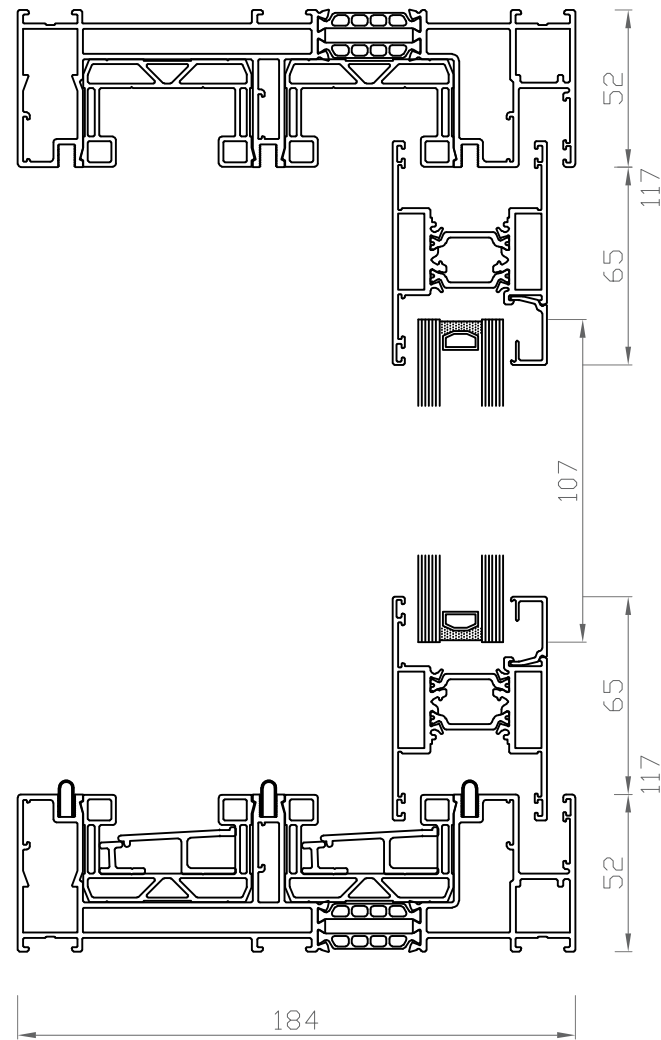

Vertical cross section

Technical Information:

Slide Door Max Width (mm)	2500mm (per sash)
Slide Door Max Height (mm)	2500mm (per sash)
Slide Door Max Weight (kg)	250kg

Inspiring colours and finishes for contemporary architecture and restoration projects. From our standard range to the full RAL spectrum of powder coating colours.

Horizontal cross section

NOTE: All dimension in millimeters

**Global Doors And Windows LTD**

Unit 4, Riverside Business Park  
16 Lyon Road, South Wimbledon  
London, SW19 3RL  
info@globaldoorsandwindows.com  
telephone 02085403833  
mobile 07800601561

DRAWING TITLE:  
Sliding door – Visoglide Plus

PROJECT:

DRAWING NO.  
GDW\_VGPO1

DRW:  
ZW

DATE:  
14.02.20

SCALE:  
1:2½

SIZE:  
A3