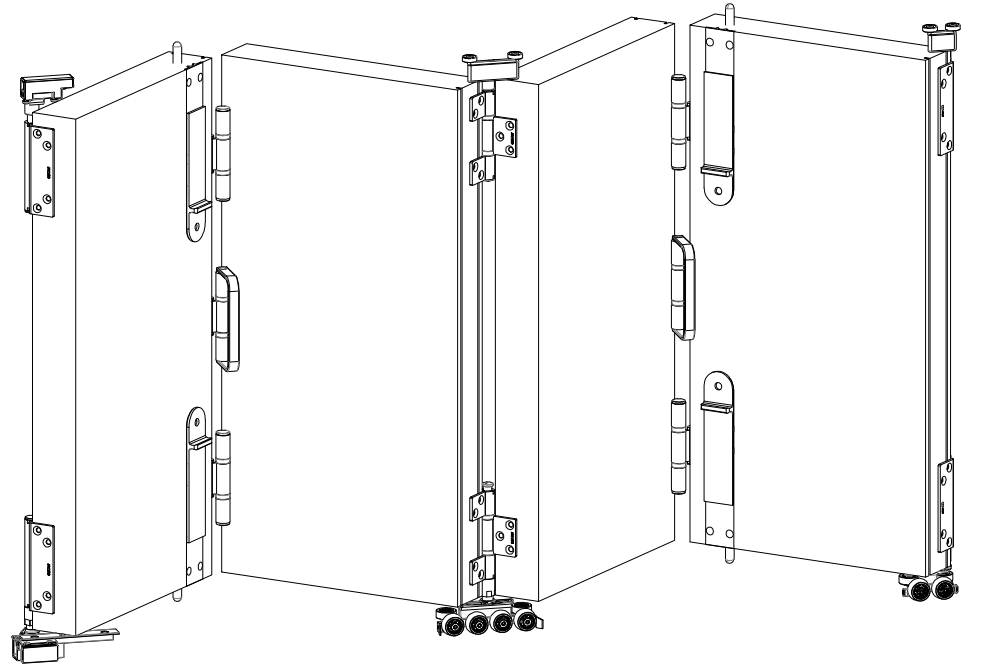

Vertical cross section

Technical Information:
 Slide Folding Door Max Width (mm) 1000mm (per sash)
 Slide Folding Door Max Height (mm) 2700mm (per sash)
 Slide Folding Door Max Weight (kg) 85kg

NOTE: All dimension in millimeters

PROJECT:

DRAWING NO.
 GDW_CF03

DRW:
 ZW

DATE:
 14.04.20

SCALE:
 1:2₁

SIZE:
 A3