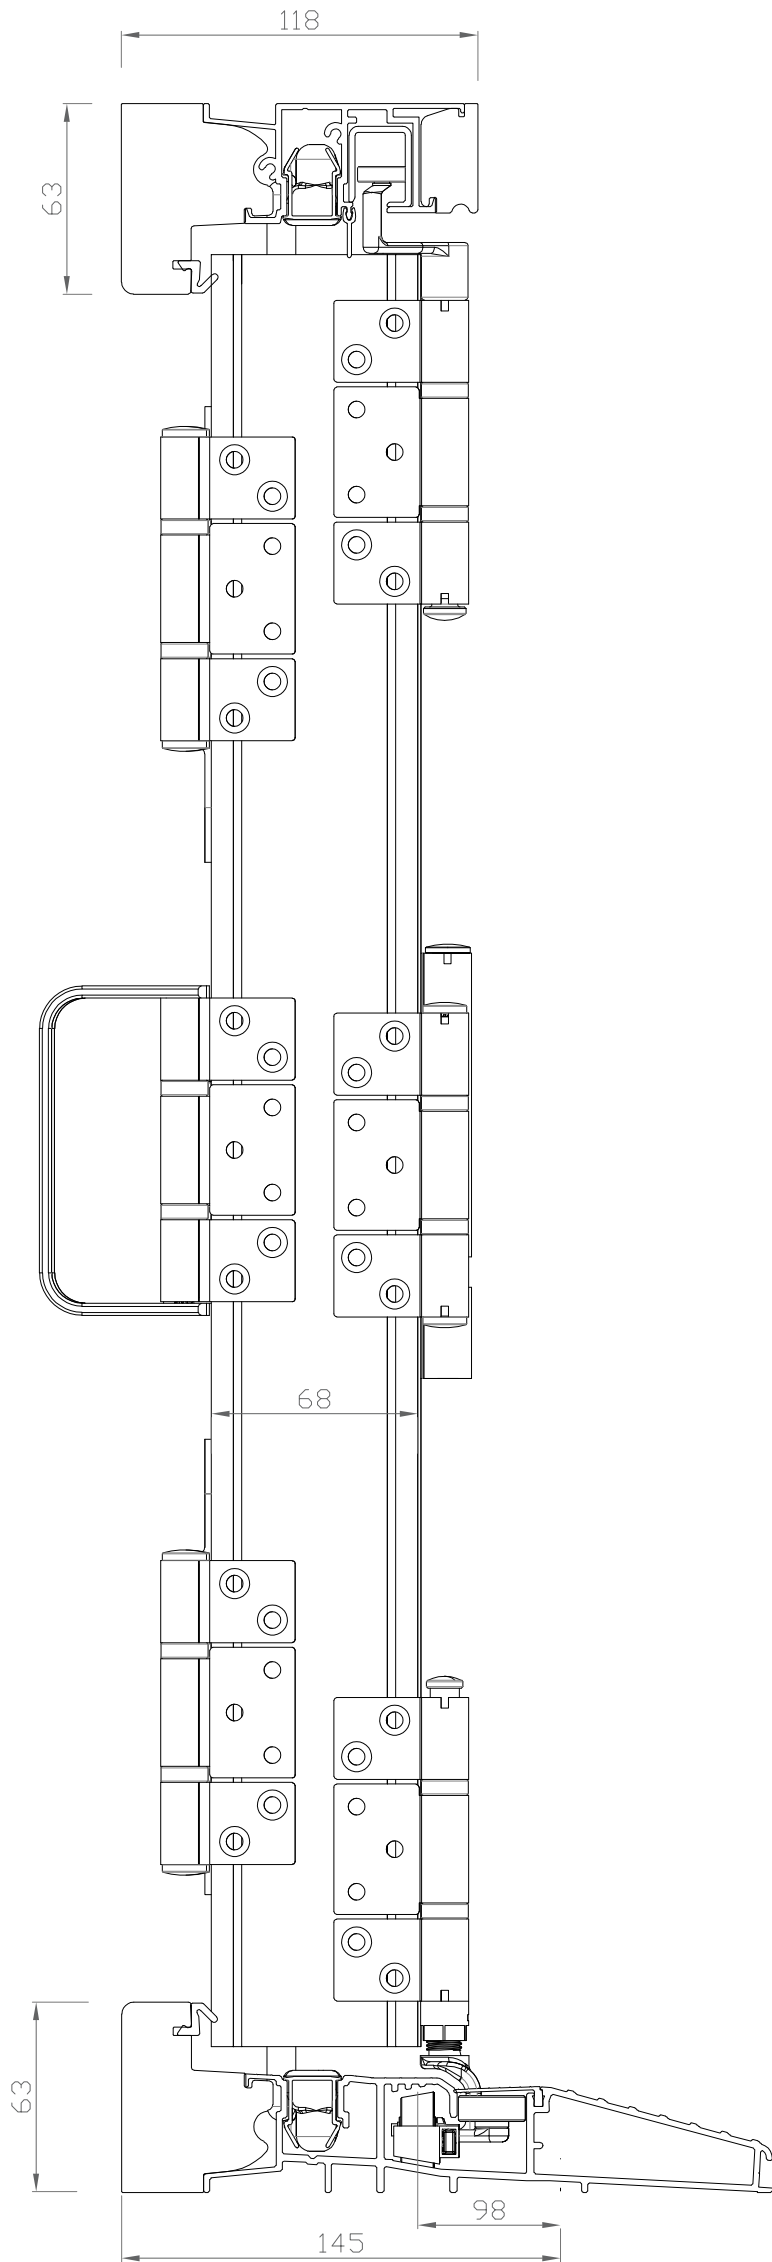

Vertical cross section

Technical Information:
 Slide Folding Door Max Width (mm) 1000mm (per sash)
 Slide Folding Door Max Height (mm) 2700mm (per sash)
 Slide Folding Door Max Weight (kg) 85kg

NOTE: All dimension in millimeters

Global Doors And Windows LTD

Unit 4, Riverside Business Park
 16 Lyon Road, South Wimbledon
 London, SW19 3RL
 info@globaldoorsandwindows.com
 telephone 02085403833
 mobile 07800601561

DRAWING TITLE:
 Timber bifolding door – Centor F3

PROJECT:

DRAWING NO.
 GDW_CF03

DRW:
 ZW

DATE:
 14.04.20

SCALE:
 1:2₁

SIZE:
 A3