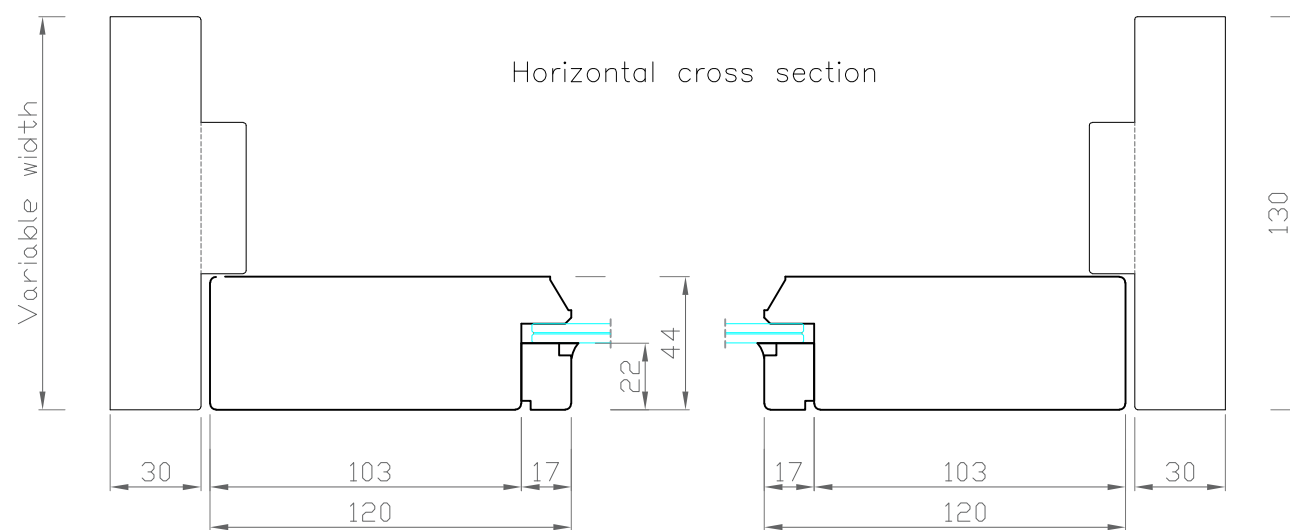

Standard ironmongery:

Vertical cross section

Horizontal cross section

Standard ironmongery finish

Polished Brass Polished Chrome White Satin Chrome

NOTE: All dimension in millimeters

Global Doors And Windows LTD

PROJECT:

DRAWING NO.
GDW_ID02

DRW:
ZW

DATE:
14.12.18

SCALE:
1:2₁

SIZE:
A3