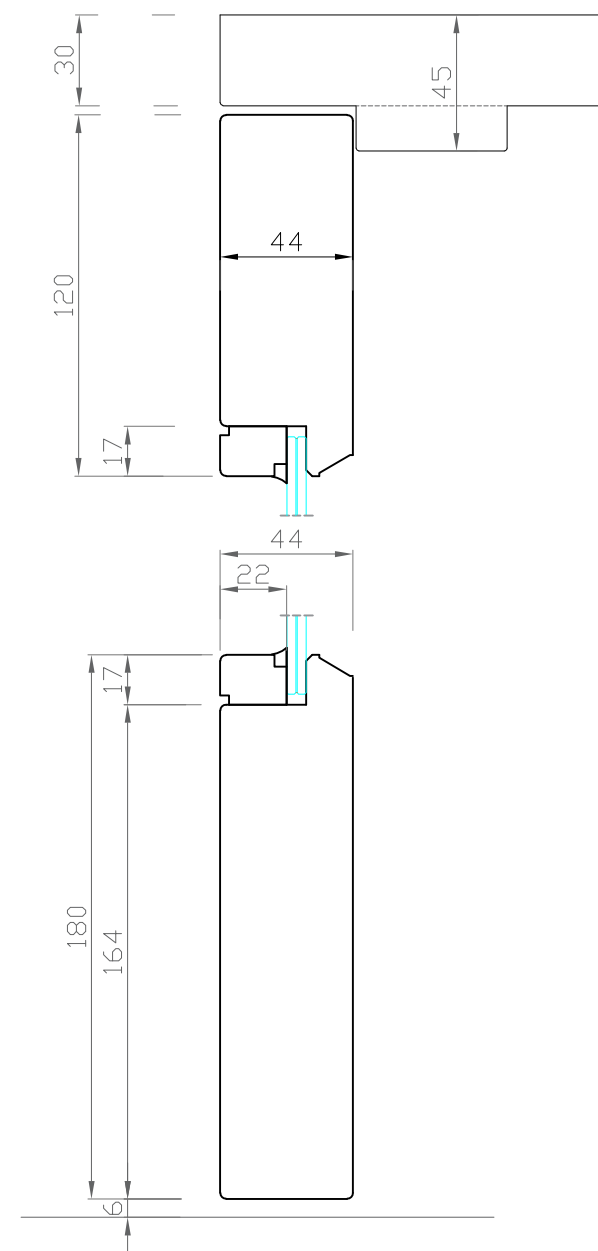

Standard ironmongery:

Vertical cross section

Horizontal cross section

Standard ironmongery finish

Polished Brass Polished Chrome White Satin Chrome

NOTE: All dimension in millimeters

Global Doors And Windows LTD

PROJECT:

DRAWING NO.
GDW_ID02

DRW:
ZW

DATE:
14.12.18

SCALE:
1:2₁

SIZE:
A3