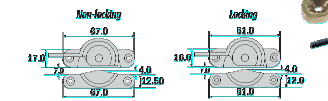

- PB
- CH
- SC
- SN