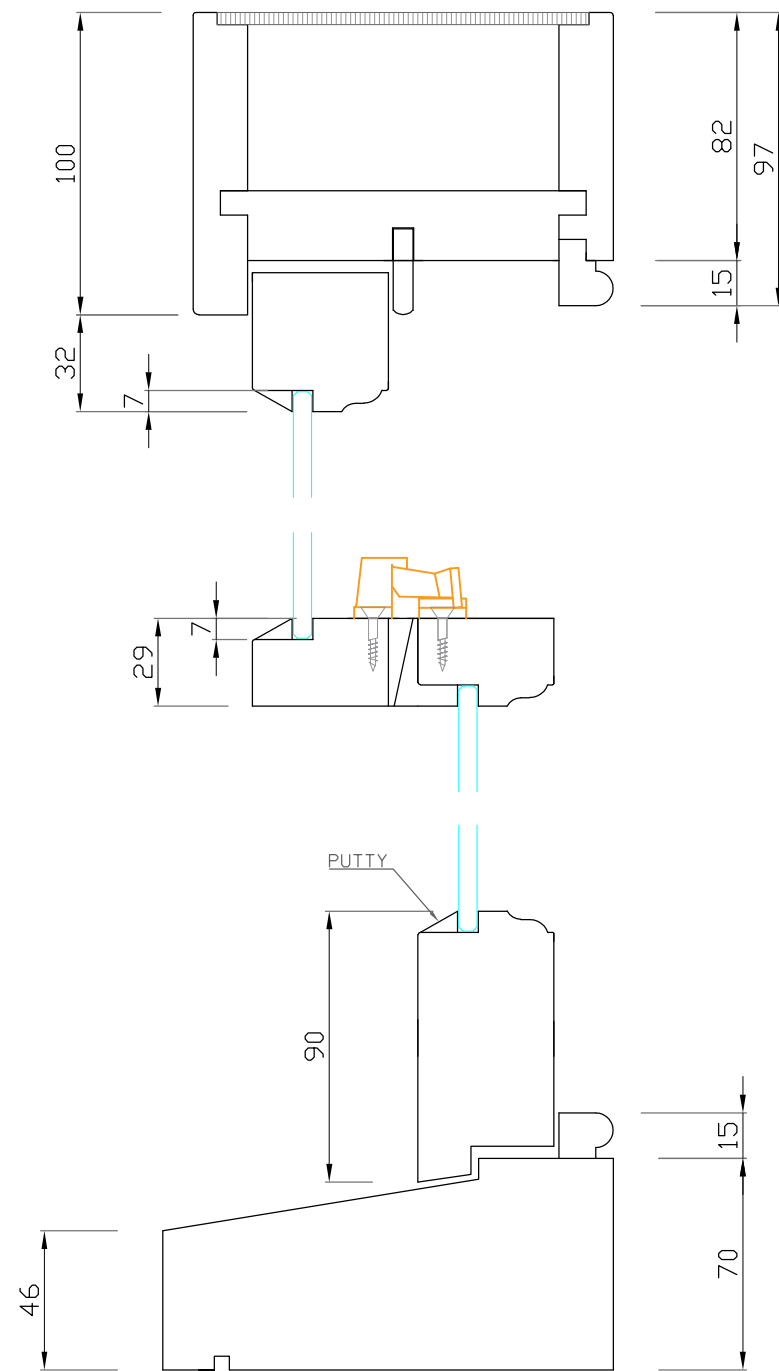

Standard ironmongery:

Curved Sash Lift

Narrow Fitch Fastener

- PB
- CH
- SC
- SN

Vertical sections