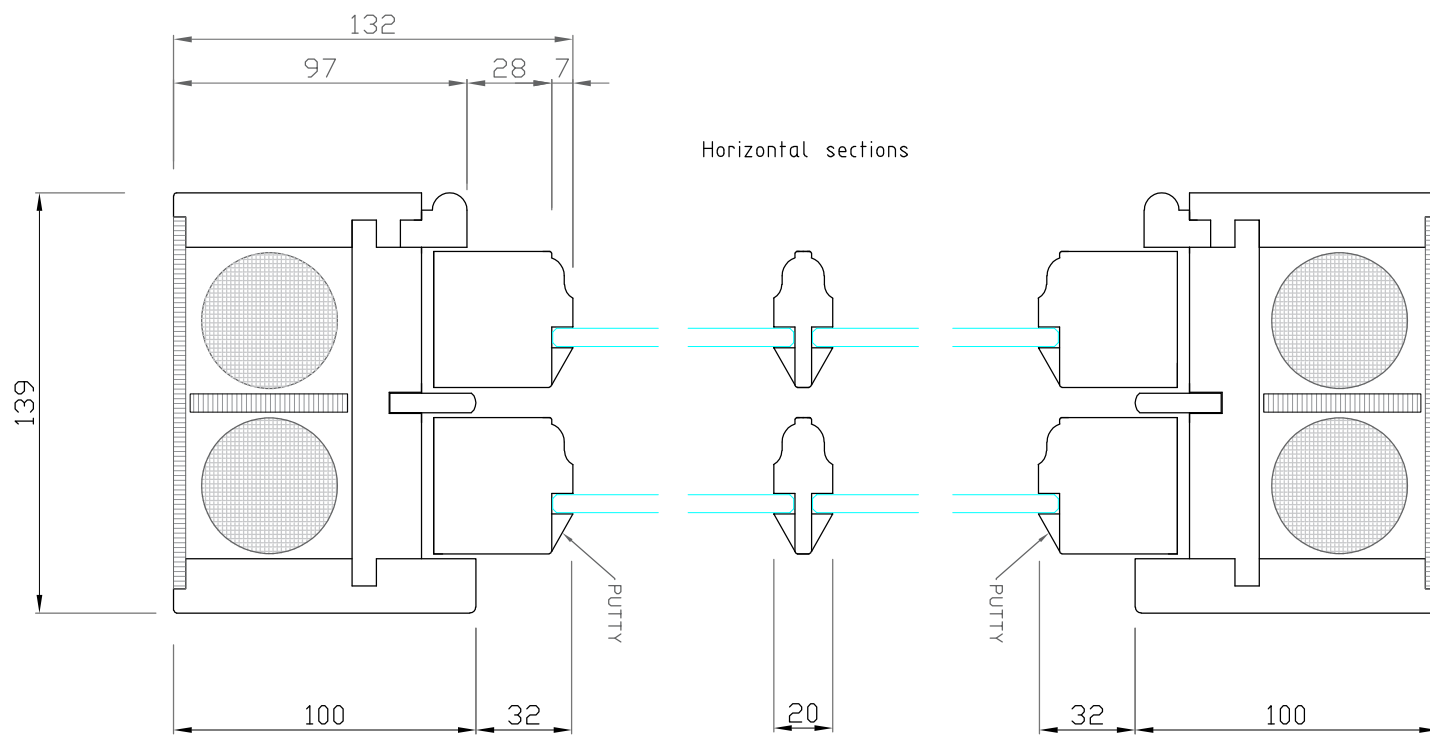

Horizontal sections