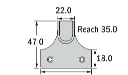

Standard ironmongery:

Curved Sash Lift

Narrow Fitch Fastener