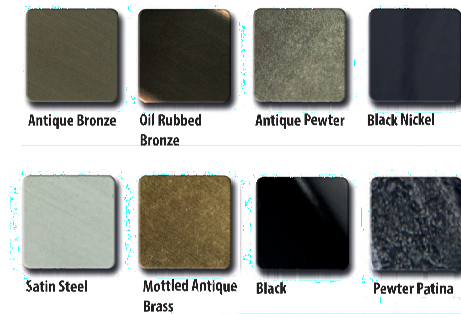

Optional ironmongery finish

NOTE: All dimension in millimeters

Global Doors And Windows LTD

Unit 4, Riverside Business Park
16 Lyon Road, South Wimbledon
London, SW19 3RL
info@globaldoorsandwindows.com
telephone 02085403833
mobile 07800601561

DRAWING TITLE:
Single Glazed Sash Window – details

PROJECT:

DRAWING NO. GDW_SS03 DRW: ZW

DATE: 14.12.18 SCALE: 1:2½ SIZE: A3