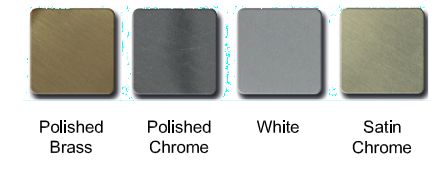

Standard ironmongery finish

NOTE: All dimension in millimeters

**Global Doors And Windows LTD**  
 Unit 4, Riverside Business Park  
 16 Lyon Road, South Wimbledon  
 London, SW19 3RL  
 info@globaldoorsandwindows.com  
 telephone 02085403833  
 mobile 07800601561