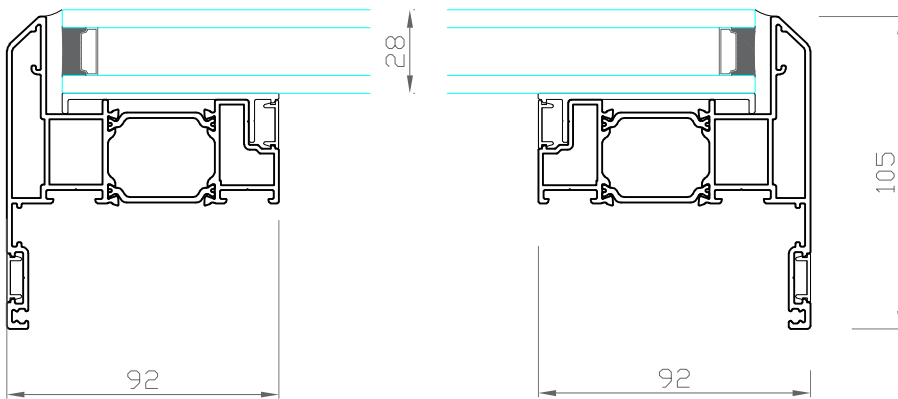

Technical Information:
 Max Length (mm) 2000mm (per sash)
 Max Width (mm) 1000mm (per sash)

U Value 1.4W/m²K using 1.0 W/m²K centre pane
 Inspiring colours and finishes for contemporary architecture and restoration projects. From our standard range to the full RAL spectrum of powder coating colours.

NOTE: All dimension in millimeters

Global Doors And Windows LTD

Unit 4, Riverside Business Park
 16 Lyon Road , South Wimbledon
 London, SW19 3RL
 info@globaldoorsandwindows.com
 telephone 02085403833
 mobile 07800601561

DRAWING TITLE:
 Flat rooflight – Aliver

PROJECT:

DRAWING NO.
 GDW_AL01

DRW:
 ZW

DATE:
 14.01.20

SCALE:
 1:2½

SIZE:
 A4