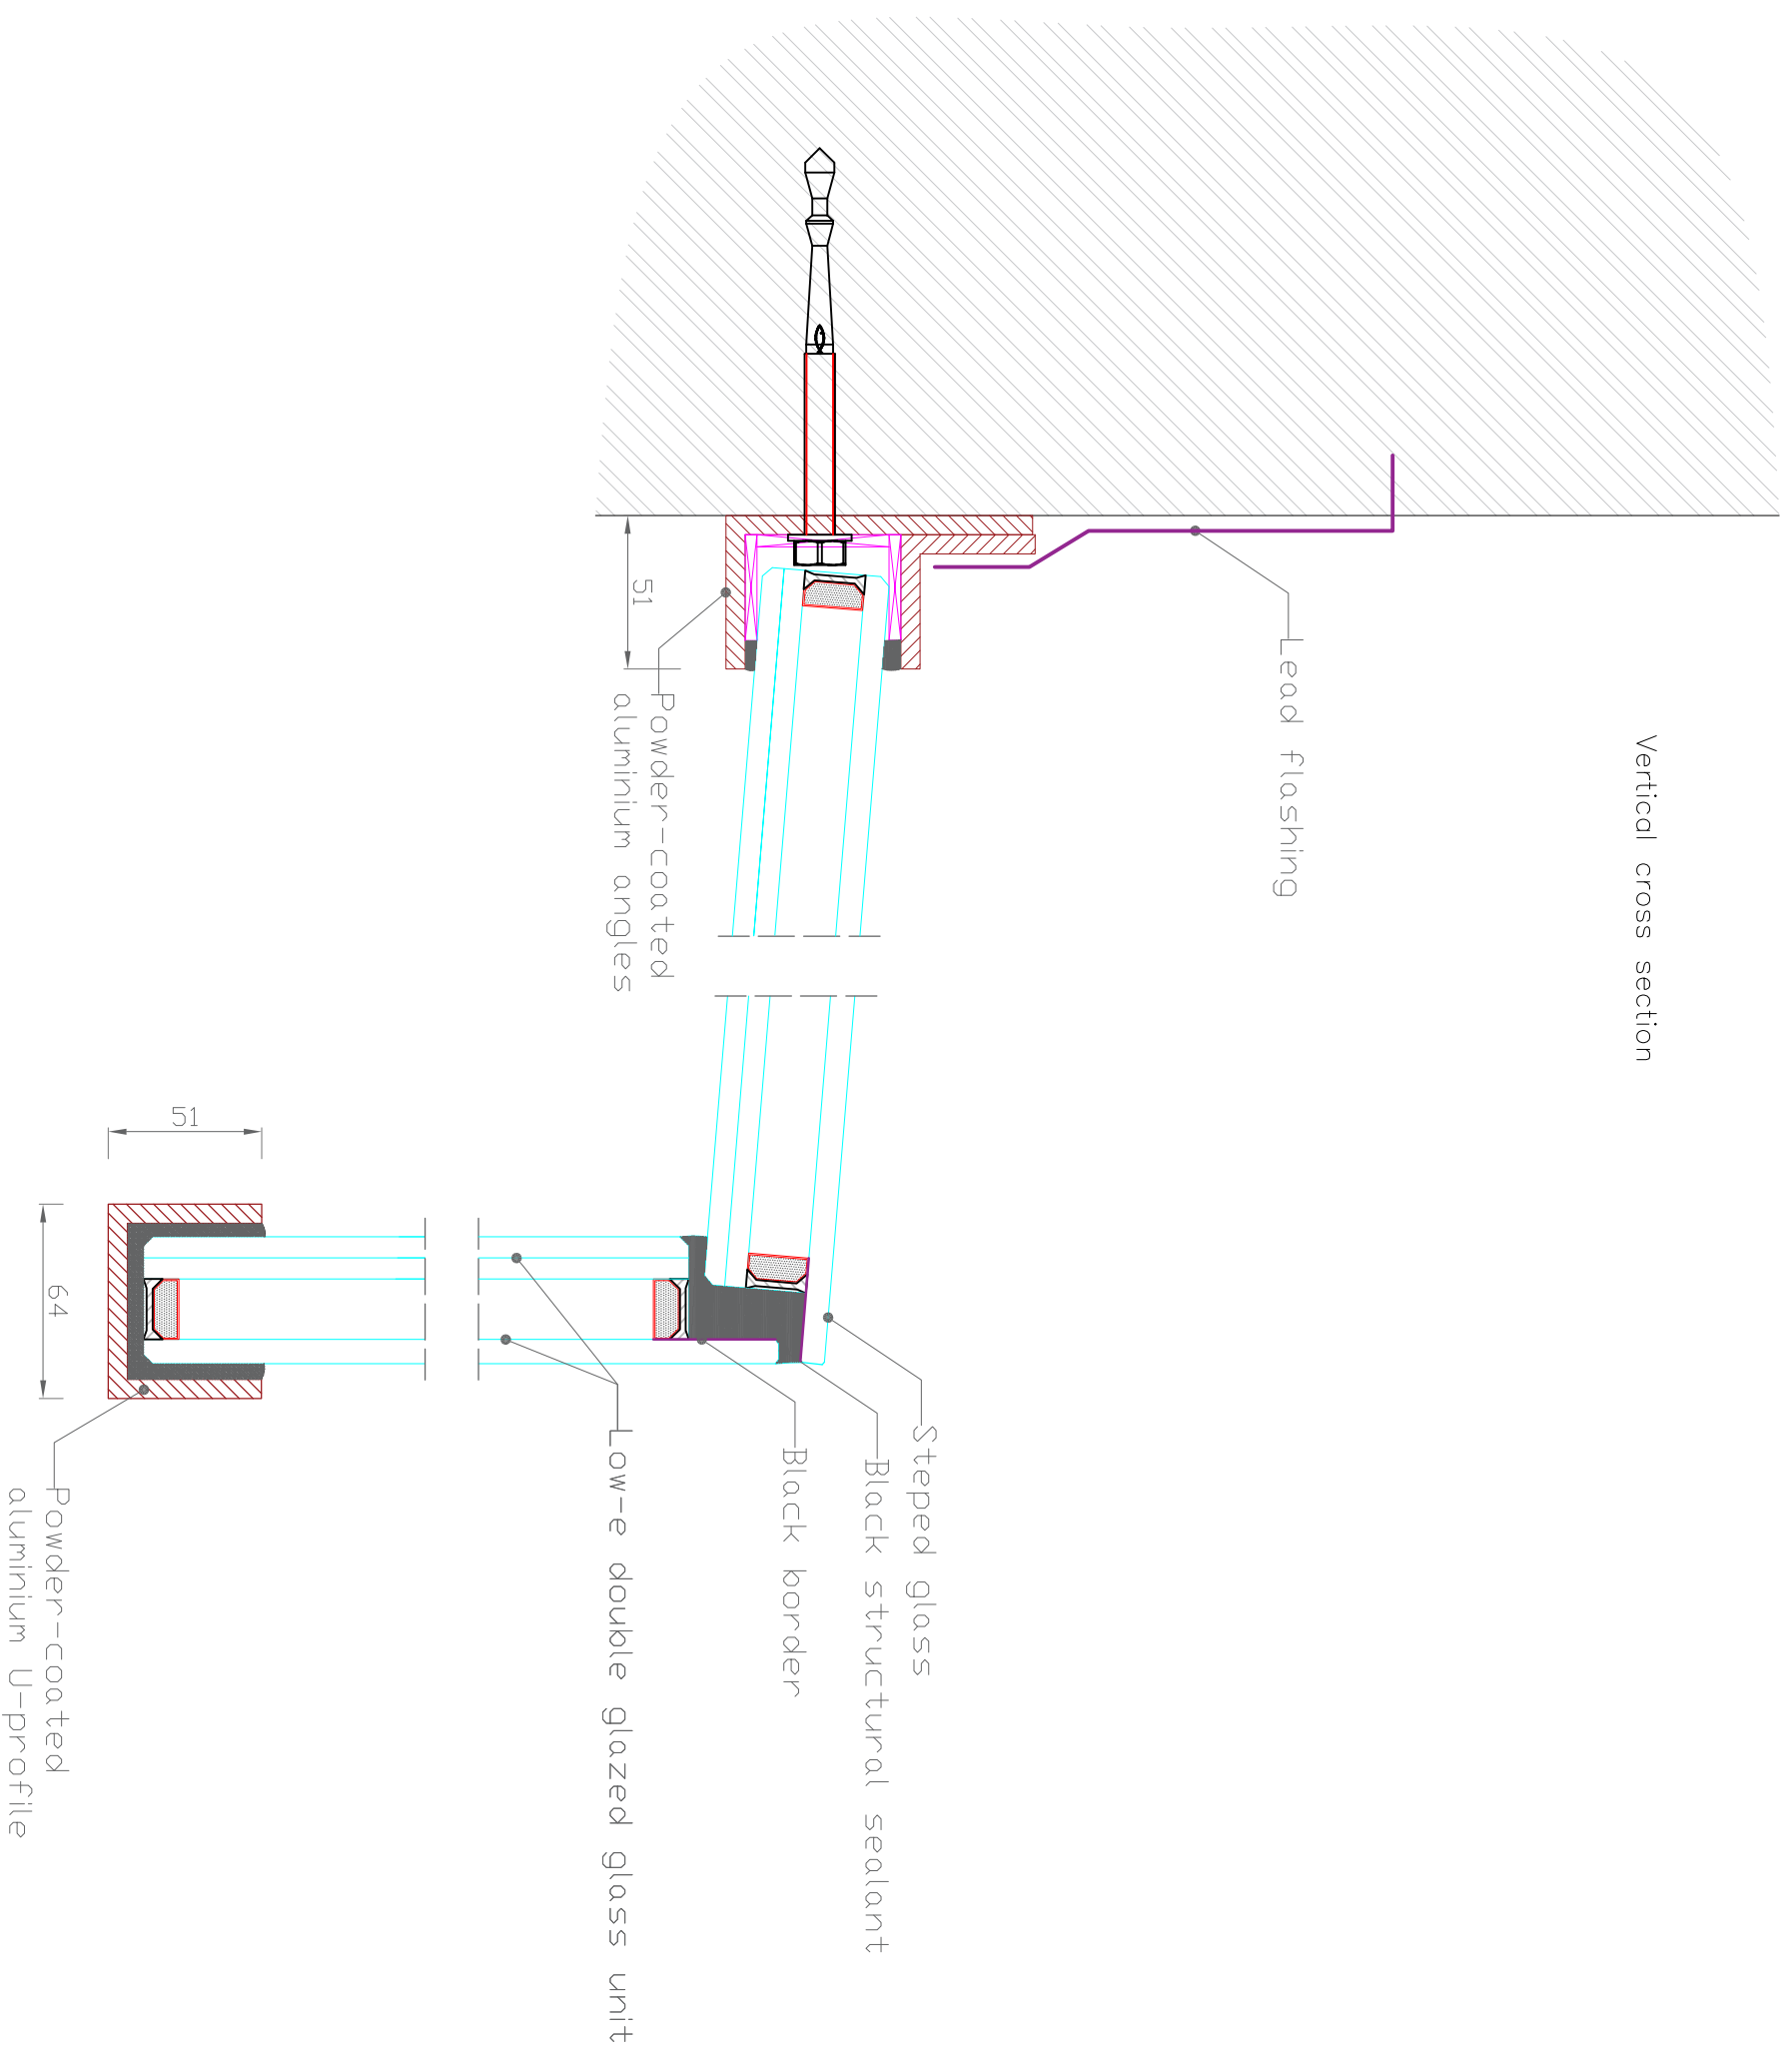

Vertical cross section

NOTE: All dimension in millimeters

Global Doors And Windows LTD

Unit 4, Riverside Business Park
 16 Lyon Road, South Wimbledon
 London, SW19 3RL
 info@globaldoorsandwindows.com
 telephone 02085403833
 mobile 07800601561

DRAWING TITLE:

Glass box – details

PROJECT:

DRAWING NO.
GDW_GB01

DRW.
ZW

DATE:
14.12.18

SCALE:
1:2₁

SIZE:
A3